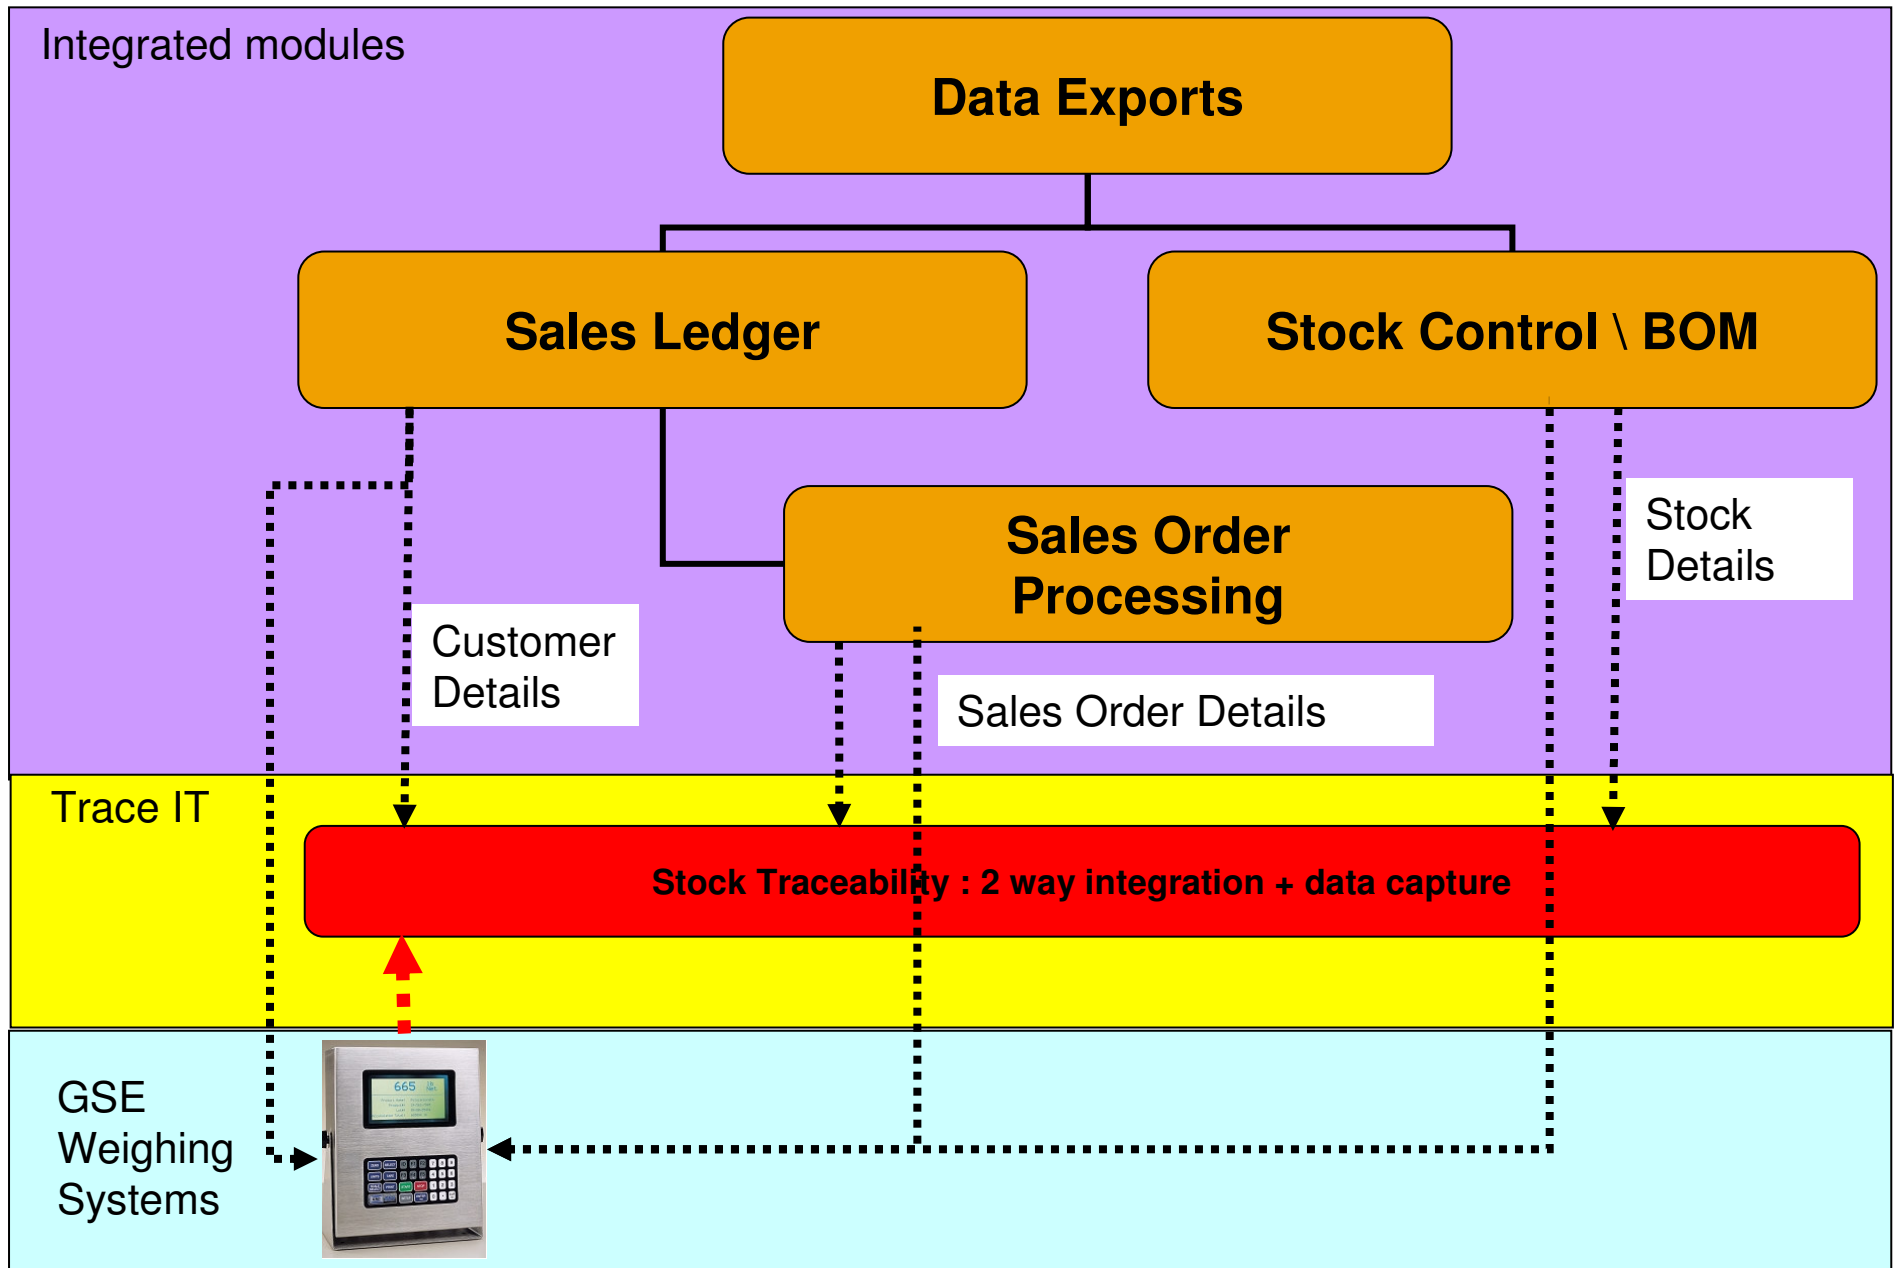

## **BACKGROUND**

- **Problem in tracking goods during product life cycle**
- **Problem in linking with 'back office' systems**
- **Current solutions can be:**
  - **Too complex to operate**
  - **Too expensive to implement**
  - **Too inflexible to cater for business changes**

# TYPICAL 'BACK OFFICE' INFRASTRUCTURE

## **TRACE IT BENEFITS**

- **Easy to use**
- **Easy to manage**
- **Easy to implement**
- **Fully integrated to intelligent indicators e.g. GSE scales**
- **Can be linked to 'back office' systems e.g. Sage, SAP BO, ...**

# SALES ORDER PROCESSING SAMPLE DATA FLOW e.g SAGE