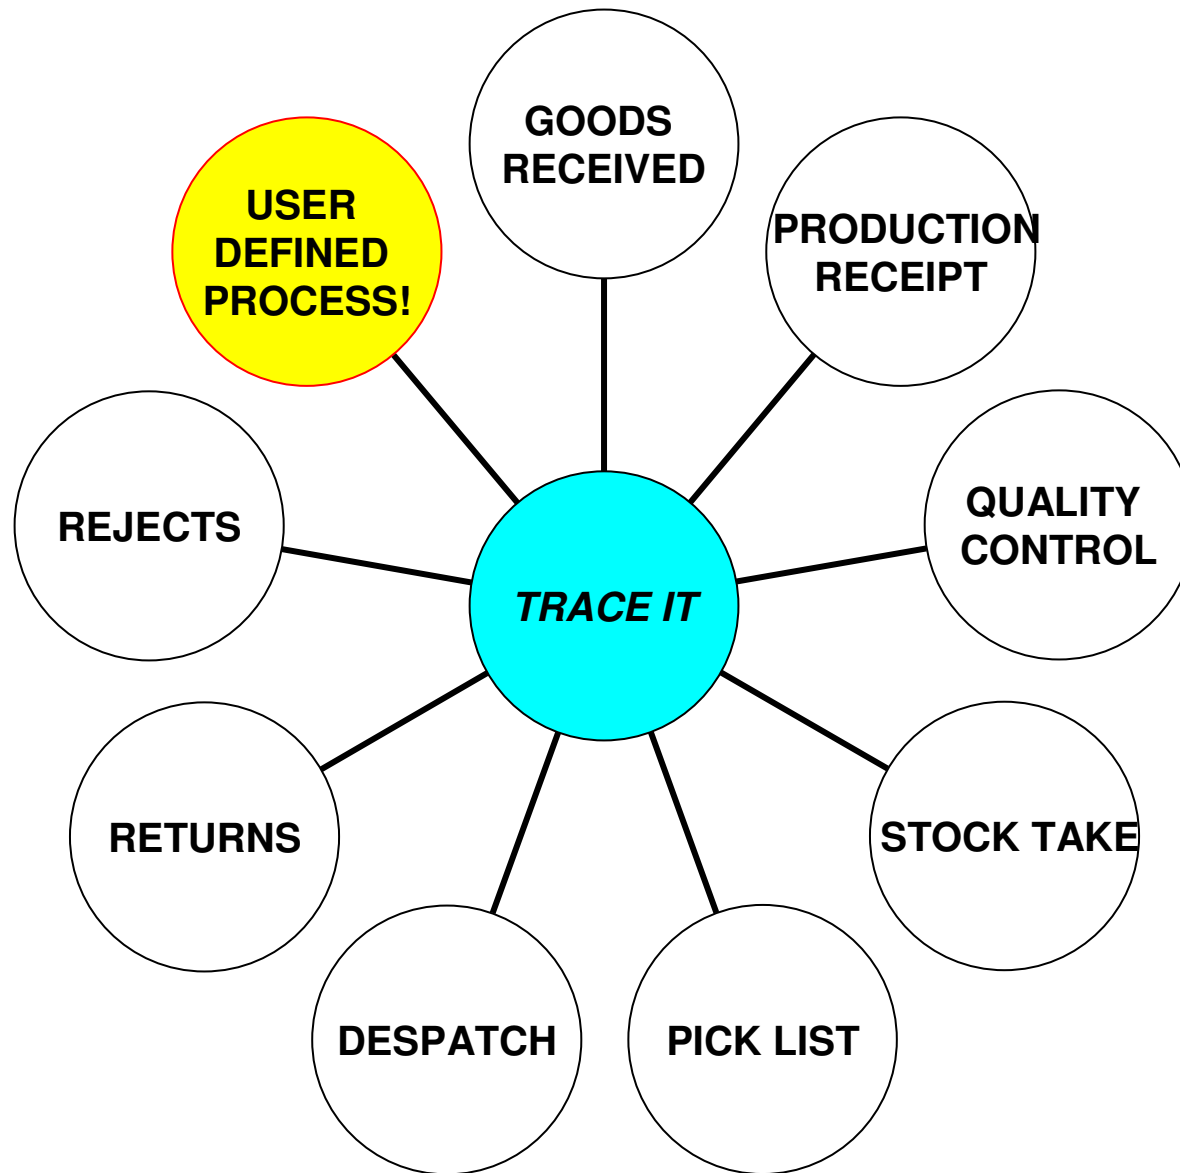

Business processes covered