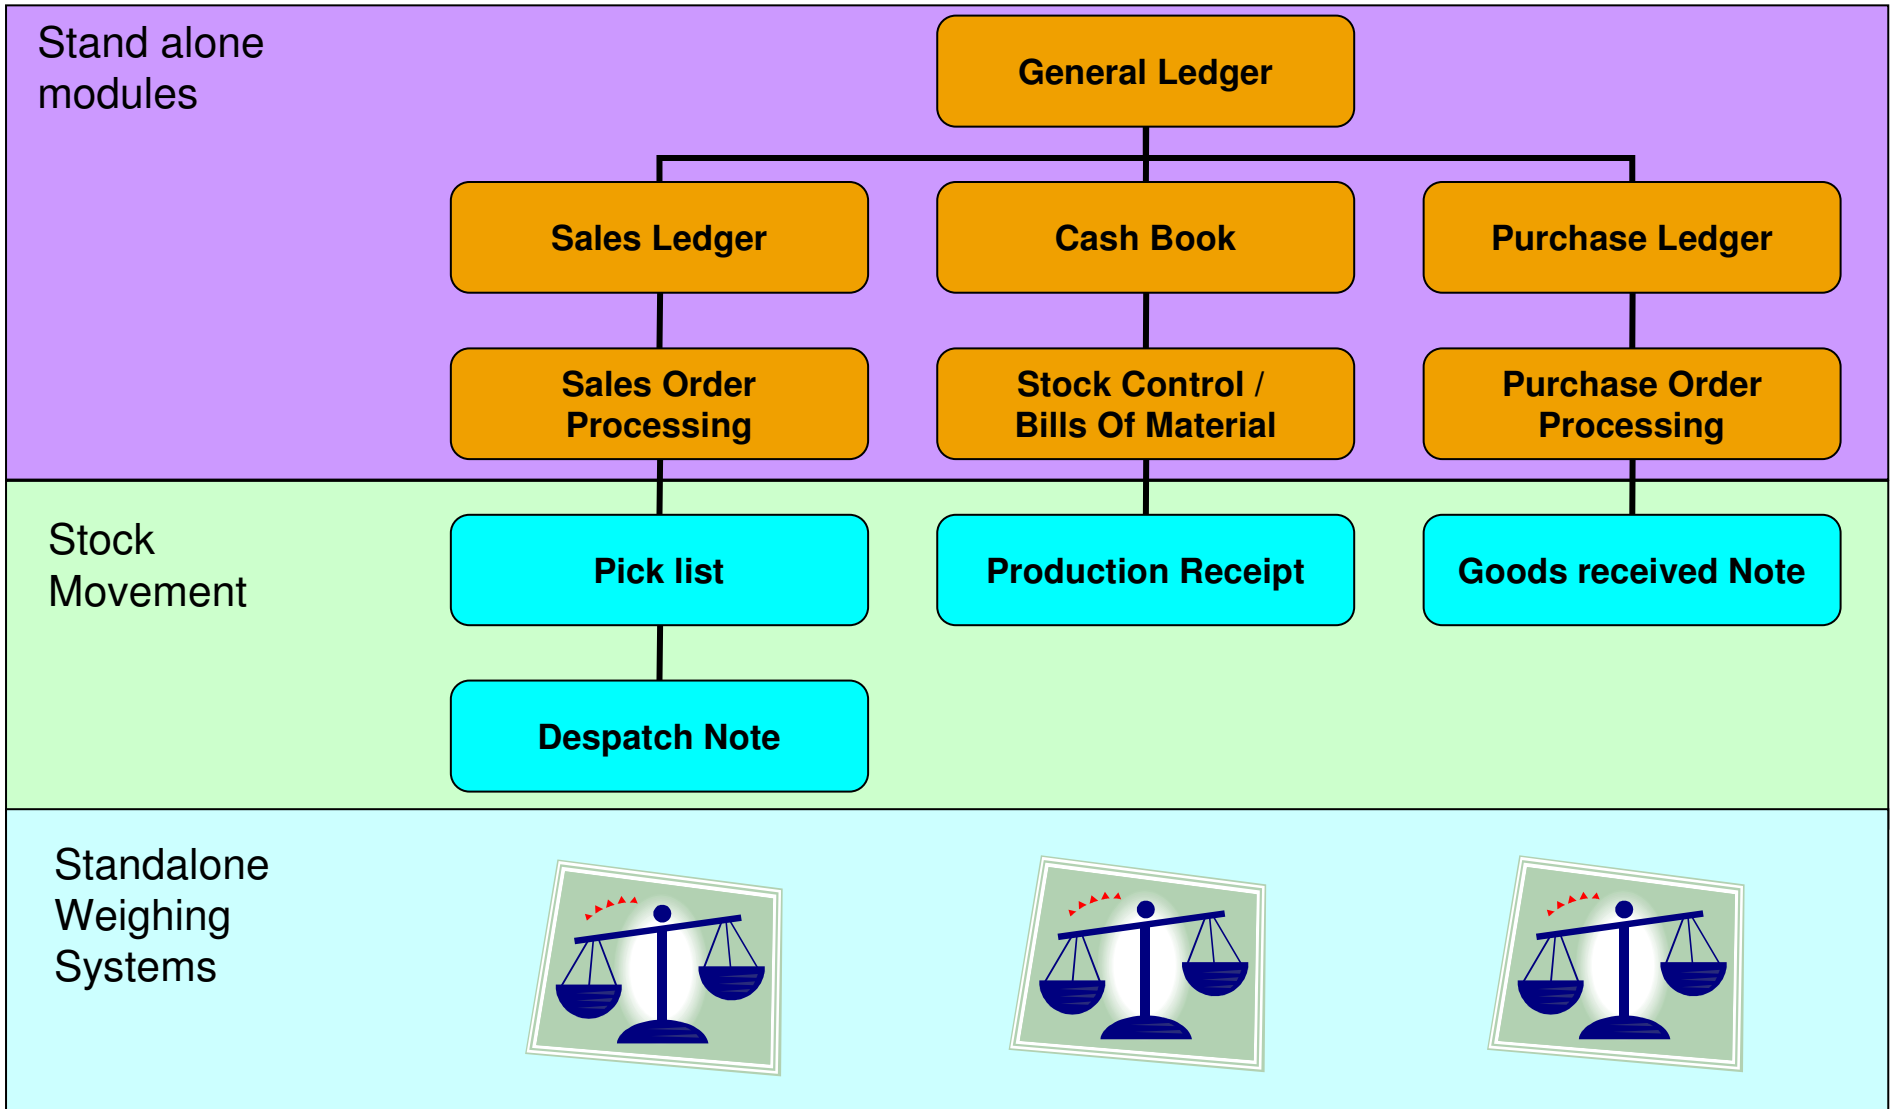

## **BACKGROUND**

- **Problem in tracking goods during product life cycle**
- **Problem in linking with 'back office' systems**
- **Current solutions can be:**
  - **Too complex to operate**
  - **Too expensive to implement**
  - **Too inflexible to cater for business changes**

# TYPICAL 'BACK OFFICE' INFRASTRUCTURE

# SALES ORDER PROCESSING SAMPLE DATA FLOW e.g SAGE

# BAR CODE DATA CAPTURE AND TRACEABILITY

<b>Product code</b>	1001
<b>Sell by date</b>	311208
<b>Traceability code</b>	123456
<b>Quantity</b>	111
<b>Total price</b>	£222.00
<b>Unified bar code</b>	1001-311208-123456-111-222
<b>Sample barcode</b>	