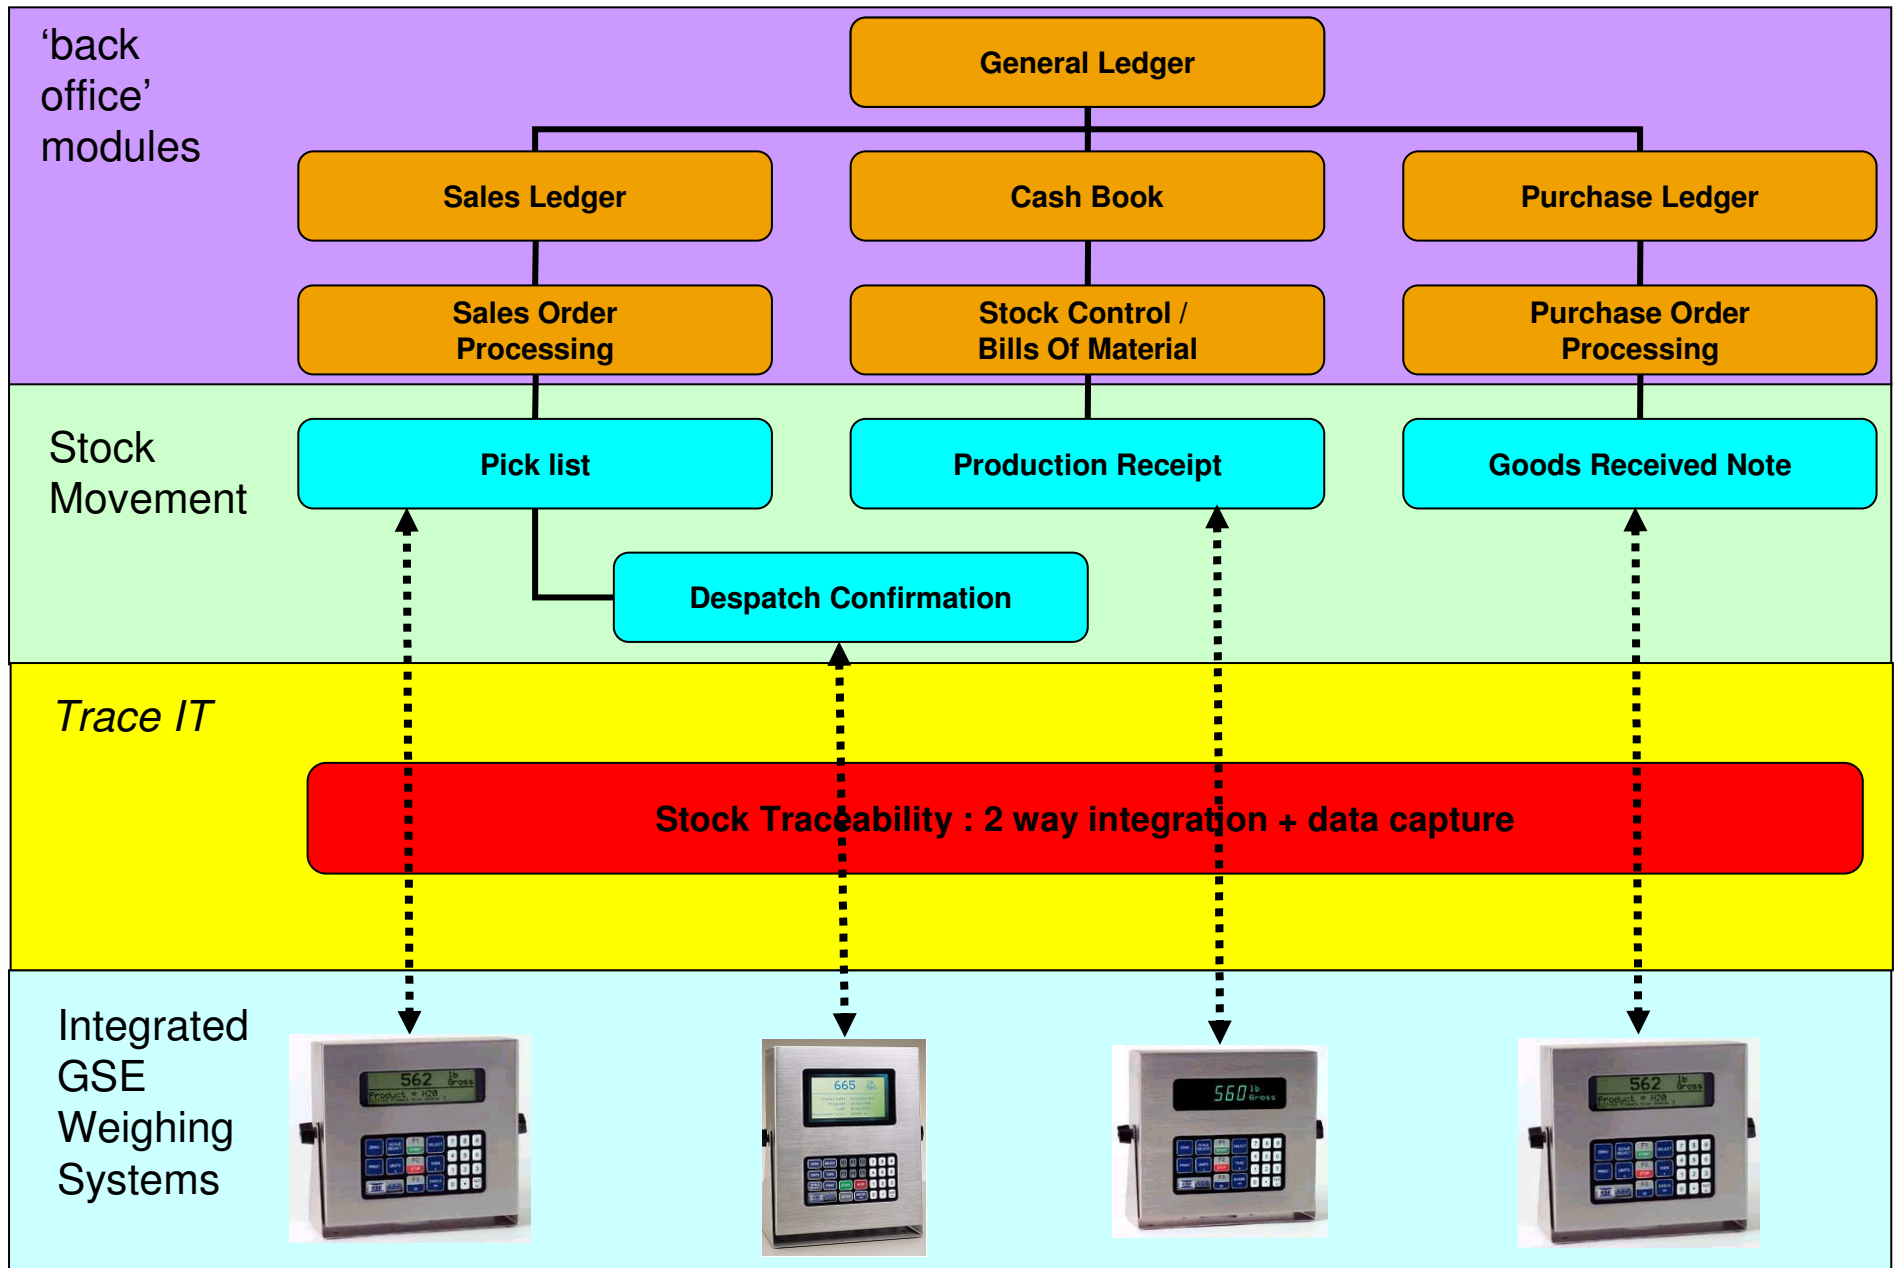

## **BACKGROUND**

- **Problem in tracking goods during product life cycle**
- **Problem in linking with 'back office' systems**
- **Current solutions can be:**
  - **Too complex to operate**
  - **Too expensive to implement**
  - **Too inflexible to cater for business changes**

# TYPICAL 'BACK OFFICE' INFRASTRUCTURE

## **TRACE IT BENEFITS**

- **Easy to use**
- **Easy to manage**
- **Easy to implement**
- **Fully integrated to intelligent indicators e.g. GSE scales**
- **Can be linked to 'back office' systems e.g. Sage, SAP BO, ...**

# SALES ORDER PROCESSING SAMPLE DATA FLOW e.g SAGE