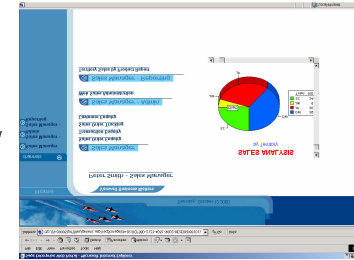

# SALES ORDER PROCESSING SAMPLE DATA FLOW e.g SAGE

# Data Capture : anywhere, anytime

**GSE Scales +  
Scanner +  
Barcode printer**

**GSE Scales +  
Scanner +  
Barcode printer**

**GSE Scales +  
Scanner +  
Barcode printer**

**MS SQL 2005  
MS IIS**

**Product  
Traceability  
reports**