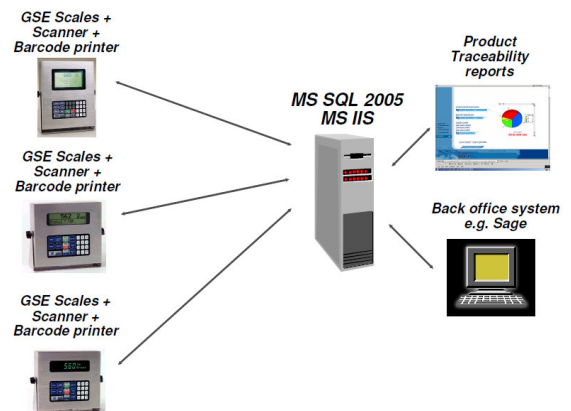

TRACE IT Specification Sheet

'TRACE IT' INFRASTRUCTURE

Trace IT with

Integration for

Weighing systems

Bar Code Scanners

Sage Accounts

Web Reports

Trace IT Deployment Options

Red IT hosted solution - requiring just an internet connection

Customer hosted solution - requiring MS SQL Server and Web Server

Trace IT Product Architecture

Microsoft SQL Server 2005

Microsoft Reporting Services

Microsoft Integration Services

Microsoft Internet Information Services : ASP

Internet Explorer 7

Data Capture : anywhere, anytime

Traceability made simple

To find out more visit www.red-it.co.uk