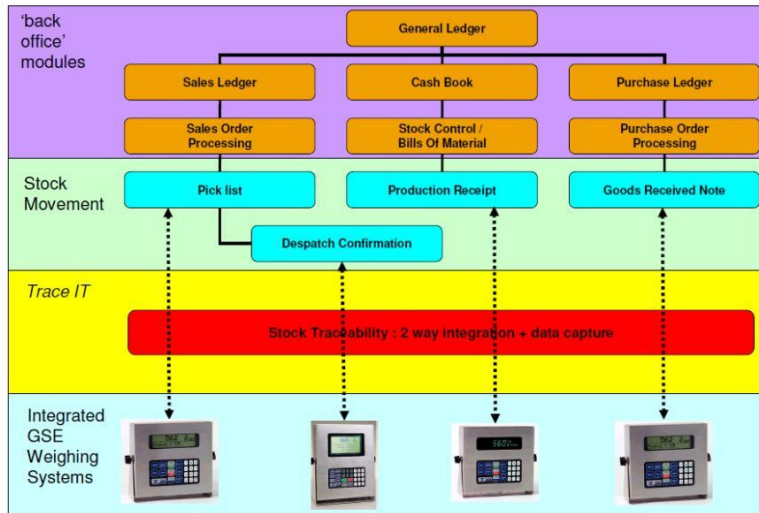

TRACE IT Specification Sheet

'TRACE IT' INFRASTRUCTURE

Trace IT with

Integration for

Weighing systems

Bar Code Scanners

Sage Accounts

Web Reports

Trace IT Deployment Options

Red IT hosted solution - requiring just an internet connection

Customer hosted solution - requiring MS SQL Server and Web Server

Trace IT Product Architecture

Microsoft SQL Server 2005

Microsoft Reporting Services

Microsoft Integration Services

Microsoft Internet Information Services : ASP

Internet Explorer 7

Data Capture : anywhere, anytime

Traceability made simple

To find out more visit www.red-it.co.uk